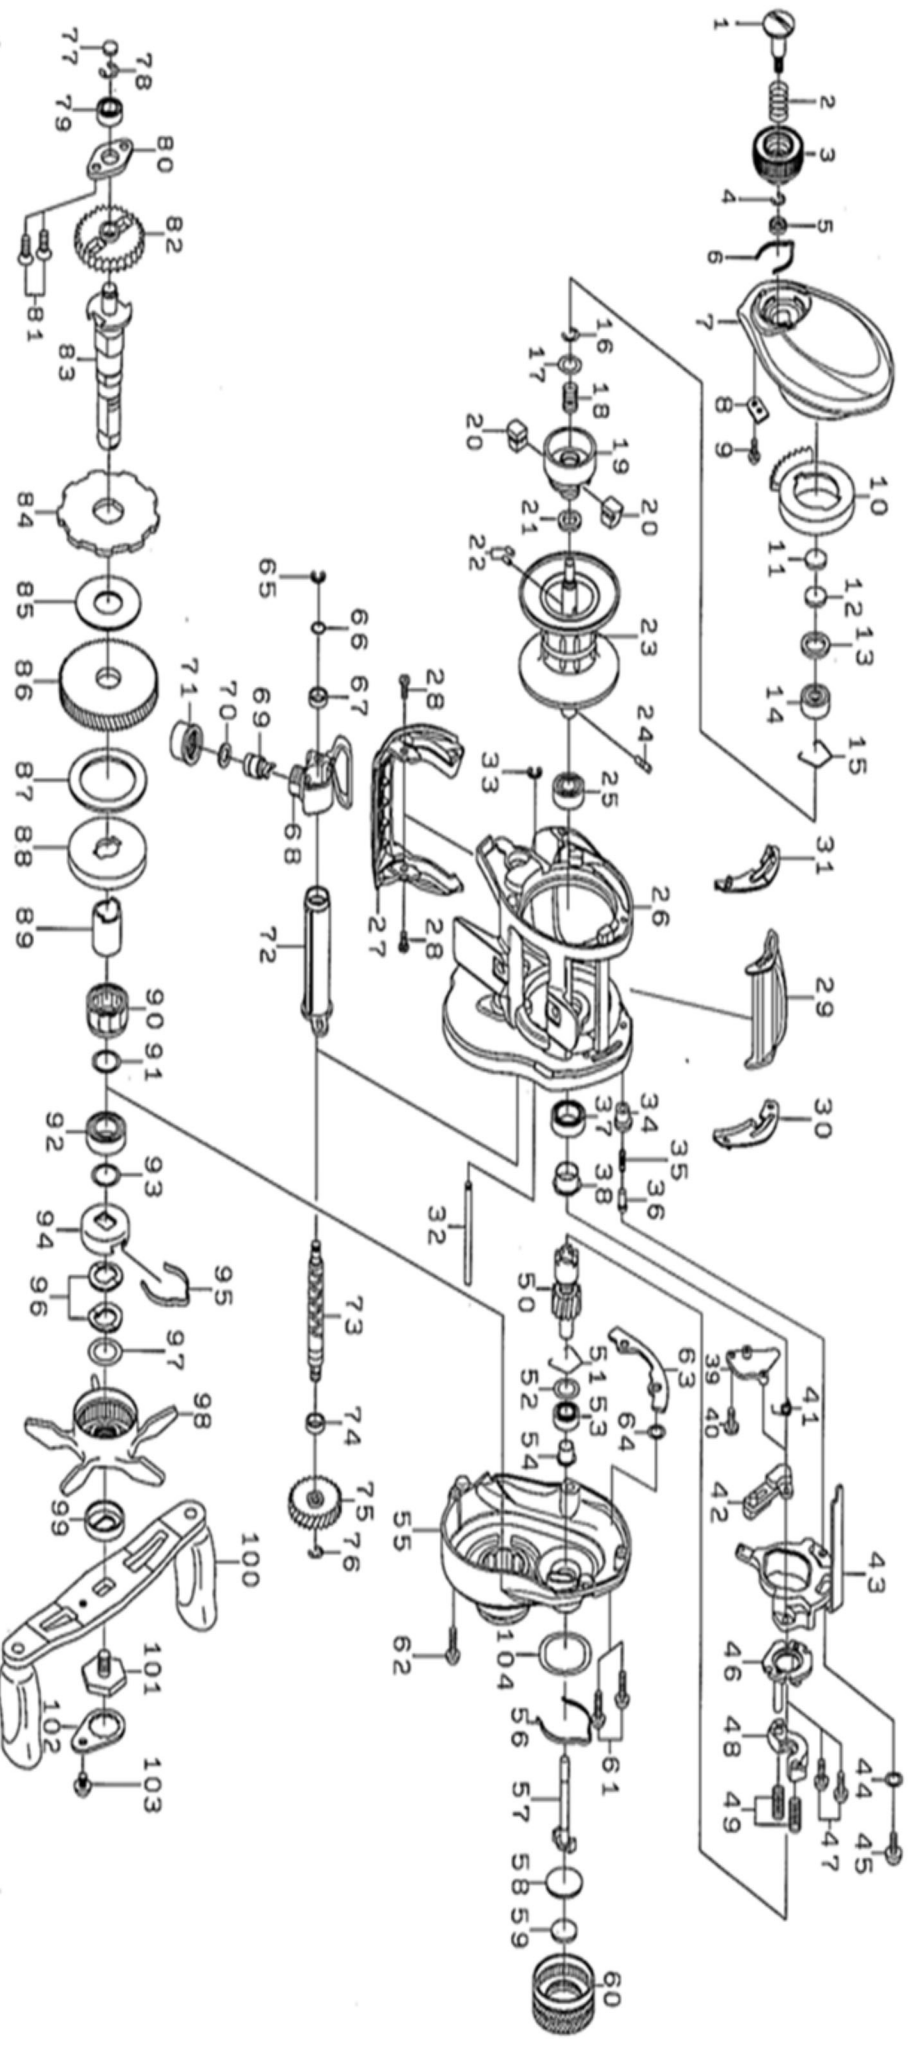

B223JJ1	ZILLION TW 1516XXH	B223LJ1	ZILLION TW 1516H
B223KJ1	ZILLION TW 1516SH	B223MJ1	ZILLION TW 1516

B223JJ1	B223KJ1	B223LJ1	B223MJ1